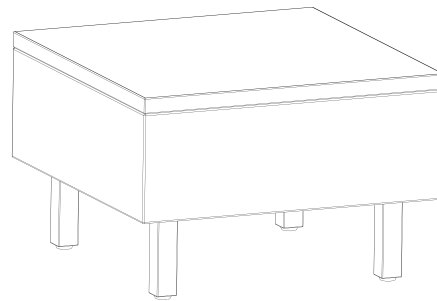

### Single seat, left arm

Seat 24"W x 19"D x 18 1/2"H  
Back 24"W x 15 1/4"H  
Arm 6"H  
Overall 27"W x 24"D x 33 3/4"H

### Single seat, no arm

Seat 24"W x 19"D x 18 1/2"H  
Back 24"W x 15 1/4"H  
Overall 24"W x 24"D x 33 3/4"H

### Seat, no back

Overall 24"W x 24"D x 18 1/2"H

### Table

Overall 24"W x 24"D x 16"H