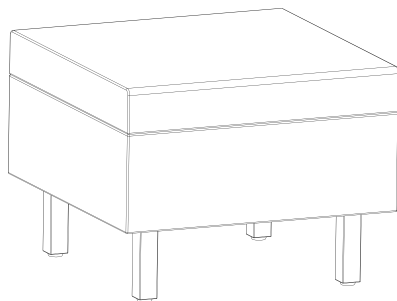

### Single seat, both arms

Seat 24"W x 19"D x 18 1/2"H  
Back 24"W x 15 1/4"H  
Arm 6"H  
Overall 30"W x 24"D x 33 3/4"H

### Single seat, right arm

Seat 24"W x 19"D x 18 1/2"H  
Back 24"W x 15 1/4"H  
Arm 6"H  
Overall 27"W x 24"D x 33 3/4"H

### Seat, no back

Overall 24"W x 24"D x 18 1/2"H

### Table

Overall 24"W x 24"D x 16"H