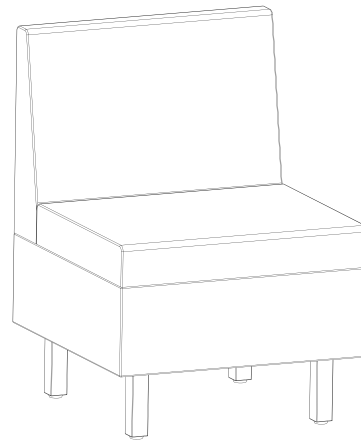

Single seat, no arm

Seat 24"W x 19"D x 18 1/2"H
Back 24"W x 15 1/4"H
Overall 24"W x 24"D x 33 3/4"H