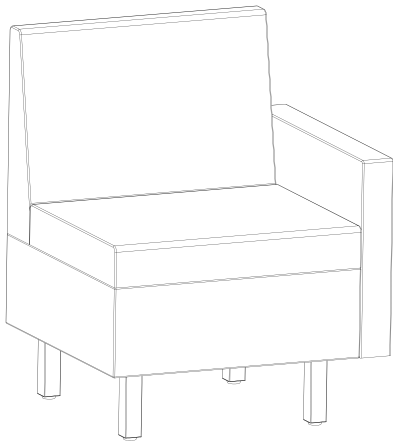

## Statement of Line

### Single seat, both arms

Seat 24"W x 19"D x 18 1/2"H  
Back 24"W x 15 1/4"H  
Arm 6"H  
Overall 30"W x 24"D x 33 3/4"H

### Single seat, right arm

Seat 24"W x 19"D x 18 1/2"H  
Back 24"W x 15 1/4"H  
Arm 6"H  
Overall 27"W x 24"D x 33 3/4"H

### Table

Overall 24"W x 24"D x 16"H